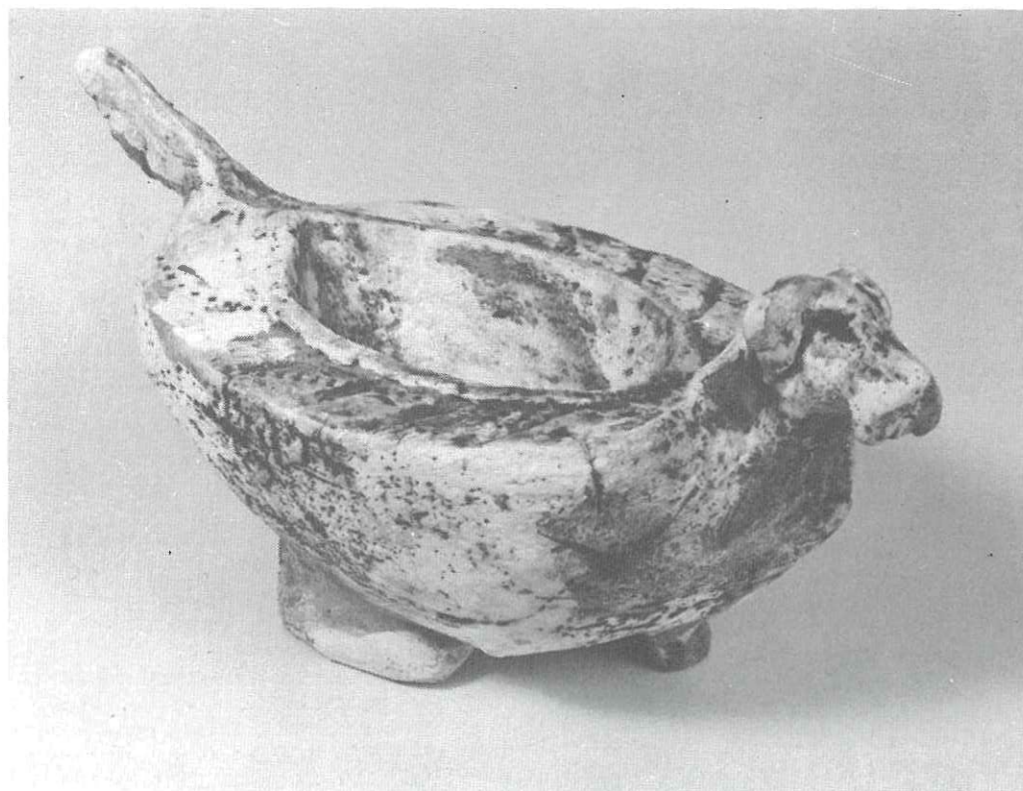

ANNEKE BORREN

Wellington

- 16 TEAPOT ON TEAWARMER \$120
Stoneware

ELIZABETH BOYD

Thames

- 17 OUT OF THE SPIRAL, I AM \$325
Highfired Earthenware, Set
- 18 TO HEAVEN \$180
Highfired Earthenware
- 19 I'LL DRINK TO THAT \$50
Highfired Earthenware & Lustre