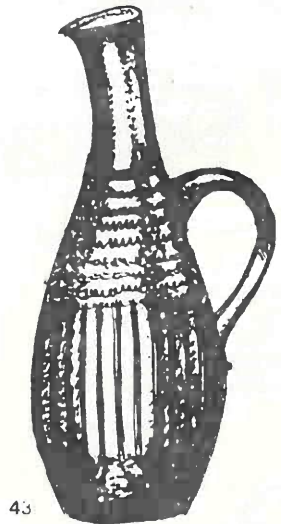

contemporary german pottery

10

3

1. BRUNO ASSHOF
   1. Slab vase, celadon glaze, wood fired 229.00
   INGEBORG ASSHOF
   2. Oval vase, celadon glaze, wood fired 153.00
   DIETER CRUMBIEGEL
   3. Round pot, hand built, tenmoku glaze 199.00
   JOHANNES GERHARDT
   4. Porcelain pot. 307.00
   ELSE HARNEY
   5. Grass vase, crystalline glaze 173.00
   HORST KERSTAN
   6. Melon pot, chrome matt glaze, 1300°C reduction fired. .57.00
   RUTH KOPPENHOFER
   7. Small vase, reduction fired 68.00
   WALBURGA KULZ
   8. Ceramic 'flower bud', turquoise and yellow glaze 138.00
   RITA LANDVOGT
   9. Squirrel, hand built, feldspar glaze 1300°C 214.00
   WIM MUHLENDIJK
   10. Jug 'rooster', salt glaze 210.00
   ROLF OVERBERG
   11. Ceramic sculpture 80.00
   WENDELIN STAHL
   12. Vase, oxblood red 307.00
   HILDEGARD STORR-BRITZ
   13. Vase 192.00
   14. Vase 92.00
   15. Bowl 115.00
   16. Plaque 'under water' 269.00
   17. Plaque, 'ice flowers' 354.00
   ROBERT STURM
   18. Ceramic sculpture 1976, oxidised 1360°C. 307.00

in retrospect

FIRST NEW ZEALAND POTTERS EXHIBITION, DUNEDIN 1957

1. HELEN MASON
   19. Stoneware bowl.
   20. Tenmoku bowl.
   HELEN DAWSON
   21. Green glaze bowl.
   O.C. STEPHENS
   22. Brown glaze bowl.
   23. Green bowl with dragonfly.
   LEN CASTLE
   24. Tenmoku and kaki bowl.
   PATRICIA PERRIN
   25. Blue green stoneware bowl.
   O.C. STEPHENS
   26. Wood ash glaze bowl.
   DOREEN BLUMHARDT
   27. Yellow bowl.

SECOND EXHIBITION, WELLINGTON, 1958.

1. MARTIN BECK
   28. Bowl, ironsand.
   29. Tea Bowl.

1. DOREEN BLUMHARDT
   30. Stoneware vase.
   31. Stoneware bowl.
   32. Stoneware vase.
   BARRY BRICKELL
   33. Gourd pot, coiled.
   34. Stemmed bowl, fireclay.
   35. Bowl Gt. Barrier andesite glaze.

1. LEN CASTLE
   36. Stoneware vase.
   37. Gourd vase, oatmeal and tenmoku.