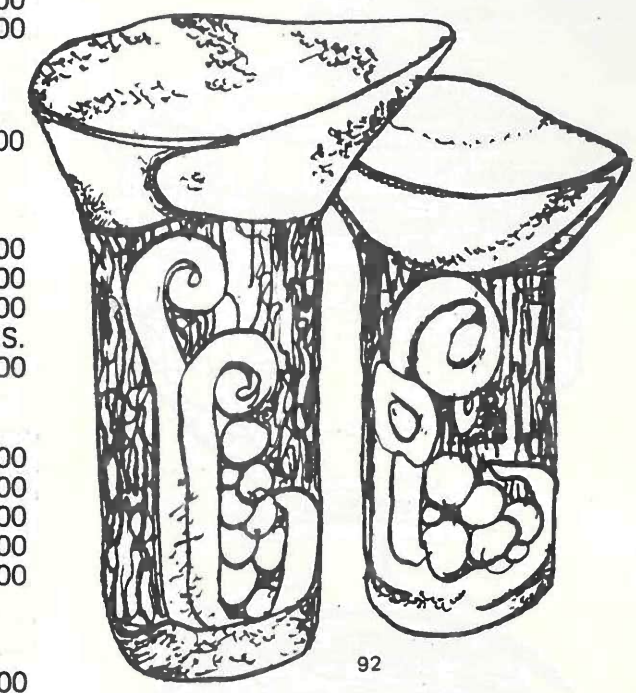

STEPHEN CARTER		Nelson	
95.	Decorated bowl	Stoneware	20.00
96.	Wall plate	"	20.00
DON CHAMBERS		Feilding	
97.	Bottle (paddled)	Stoneware	15.00
FLORA CHRISTELLER		Wellington	
98.	Platter	Stoneware	45.00
99.	Crock (ash glaze)	"	70.00
100.	Round	"	48.00
101.	A potter's week (salt glaze)	"	N.F.S.
102.	Round pot (punga design)	"	45.00
SALLY CONNOLLY		Christchurch	
103.	Two branched sea forms	Porcelaineous Stoneware	35.00
104.	Cluster	" "	25.00
105.	Three holey bottles	" "	30.00
106.	Five stemmed pots	" "	50.00
107.	Three beachcombers find	" "	30.00
BRIAN COOKE		Rangiora	
108.	Jar	Stoneware	80.00
109.	Casserole	"	26.00
110.	Trinket box	"	16.00
ROY COWAN		Wellington	
111.	Alternator Ceramic Sculpture	Stoneware	240.00
112.	Organic chain Ceramic Sculpture	"	100.00
JOHN CRAWFORD		Wesport	
113.	Pair round pots	Stoneware	40.00
114.	Paperweight	"	6.00
GENNIE de LANGE		Christchurch	
115.	Poppies	Ceramic painting	200.00
OLWYN DYKES		Invercargill	
116.	Plate	High fired earthenware	22.00
	(copper glazed)	" " "	
117.	Bowl	" " "	28.00
	(wax resist decoration)	" " "	
118.	Four bowls	High fired earthenware	16.00
TOBY EASTERBROOK-SMITH		Hamilton	
119.	Pair of pouring bowls	Stoneware	15.00
120.	Vase	"	15.00
121.	Shallow bowl	"	35.00
FREDERIKA ERNSTEN		Christchurch	
122.	Vase	Stoneware	45.00
123.	Two jars	"	22.00
124.	Bottle	"	18.00
125.	Bottle	"	18.00
126.	Teapot	"	24.00
JOHN FULLER		Feilding	
127.	Fruit dish	Stoneware	45.00
128.	Bowl	"	30.00
129.	Bowl	"	20.00
130.	Small white pot	"	20.00