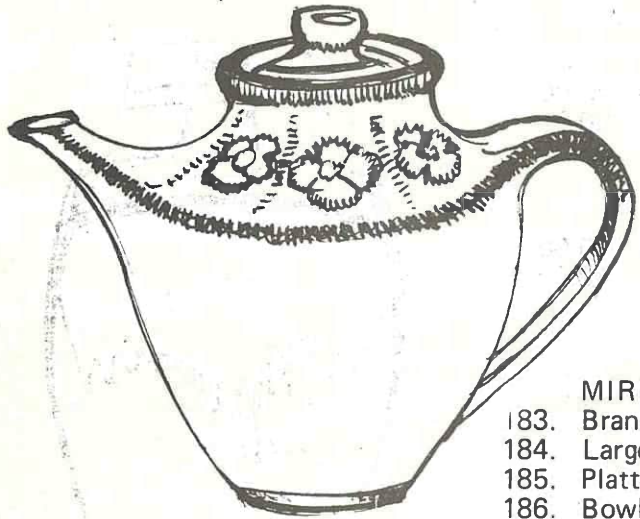

154

161

171

173

168

195

126

136

66

MIREK SMISEK		Te Horo	
183.	Branch pot (salt glazed).....	Stoneware	350.00
184.	Large bowl (" ").....	"	180.00
185.	Platter.....	"	60.00
186.	Bowl (ash glaze).....	"	25.00
LYNN SPENCER		Okato	
187.	Teapot.....	Porcelain	40.00
188.	Teapot.....	Stoneware	30.00
189.	Bowl.....	"	40.00
190.	Storage jar.....	"	45.00
191.	6 bowls.....	Porcelain	30.00
IRENE SPILLER		Christchurch	
192.	Bowl.....	Porcelain	30.00
193.	Chaliced piece.....	"	30.00
PETER STITCHBURY		Manurewa	
194.	Wall bottle.....	Stoneware	350.00
195.	Platter.....	"	185.00
196.	Platter.....	"	175.00
197.	Two serving dishes.....	"	50.00
DONALD THORNLEY		Oratia	
198.	Tablet storage.....	Stoneware	60.00
ARIE VAN DYK		Wellington	
199.	Bowl (salt glazed).....	Stoneware	75.00