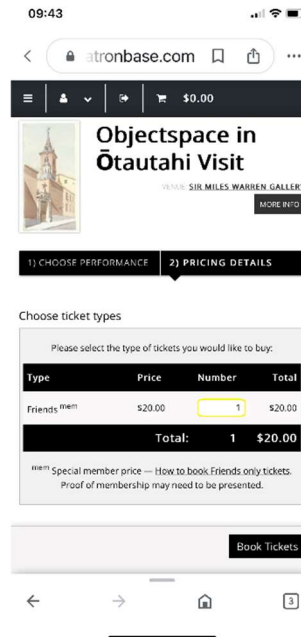

HOW TO BOOK TICKETS ON YOUR PHONE

Step 1

Find the event you'd like to book for on our website www.christchurchartgallery/friends

Step 2

Scroll down until you see the Book Now option; click on the down arrow to select the date you'd like to book then click book now

Step 3

Check you are booking for the event you'd like to attend

Step 4

If you are booking for a Friends only event, you will notice the number of tickets is greyed out (shown in yellow). To login and access Friends only tickets, click on the door image at the top of the page (circled in red)

Step 5

Enter your email address and password

Step 6

Now that you're signed in, you can enter the number of tickets you'd like to purchase (highlighted in yellow)

Step 7

Check you're happy with your cart before you checkout