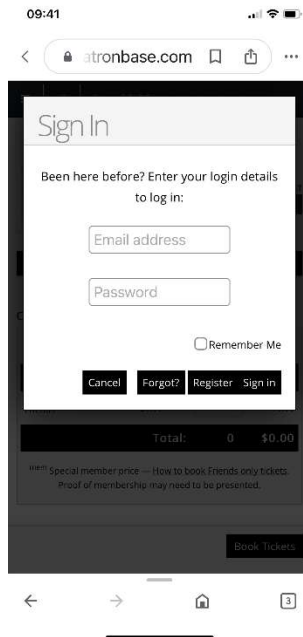

HOW TO BOOK TICKETS ON YOUR PHONE

Step 1

Find the event you'd like to book for on our website www.christchurchartgallery/friends

Step 2

Scroll down until you see the Book Now option; click on the down arrow to select the date you'd like to book then click book now

Step 3

Check you are booking for the event you'd like to attend

Step 4

If you are booking for a Friends only event, you will notice the number of tickets is greyed out (shown in yellow). To login and access Friends only tickets, click on the door image at the top of the page (circled in red)

Step 5

Enter your email address and password

Step 6

Now that you're signed in, you can enter the number of tickets you'd like to purchase (highlighted in yellow)

Step 7

Check you're happy with your cart before you checkout