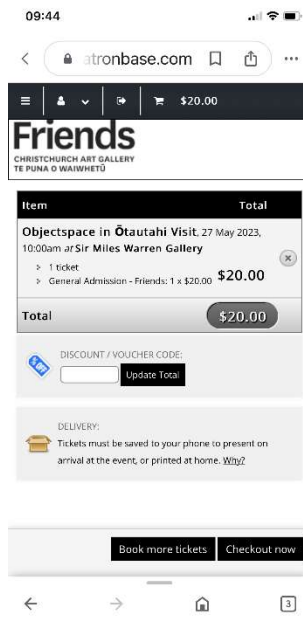

HOW TO BOOK TICKETS ON YOUR PHONE

Step 1

Find the event you'd like to book for on our website www.christchurchartgallery/friends

Step 2

Scroll down until you see the Book Now option; click on the down arrow to select the date you'd like to book then click book now

Step 3

Check you are booking for the event you'd like to attend

Step 4

If you are booking for a Friends only event, you will notice the number of tickets is greyed out (shown in yellow). To login and access Friends only tickets, click on the door image at the top of the page (circled in red)

Step 5

Enter your email address and password

Step 6

Now that you're signed in, you can enter the number of tickets you'd like to purchase (highlighted in yellow)

Step 7

Check you're happy with your cart before you checkout

Step 8

Let us know who is attending the event

Step 9

Let us know of any special requests and tick the Terms & Conditions box then complete your sale

09:44 \$20.00

Remember this card next time I order

Dietary Restrictions / Secondary Member Details / Accessibility