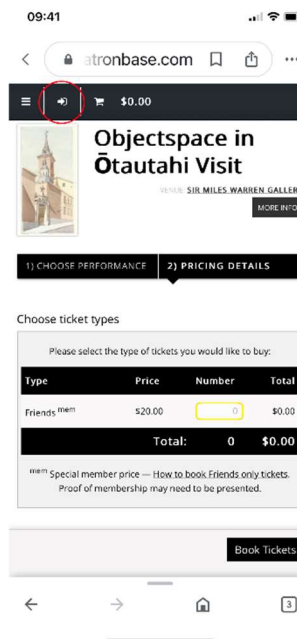

HOW TO BOOK TICKETS ON YOUR PHONE

Step 1

Find the event you'd like to book for on our website www.christchurchartgallery/friends

Step 2

Scroll down until you see the Book Now option; click on the down arrow to select the date you'd like to book then click book now

Step 3

Check you are booking for the event you'd like to attend

Step 4

If you are booking for a Friends only event, you will notice the number of tickets is greyed out (shown in yellow). To login and access Friends only tickets, click on the door image at the top of the page (circled in red)

Step 5

Enter your email address and password

Step 6

Now that you're signed in, you can enter the number of tickets you'd like to purchase (highlighted in yellow)

Step 7

Check you're happy with your cart before you checkout